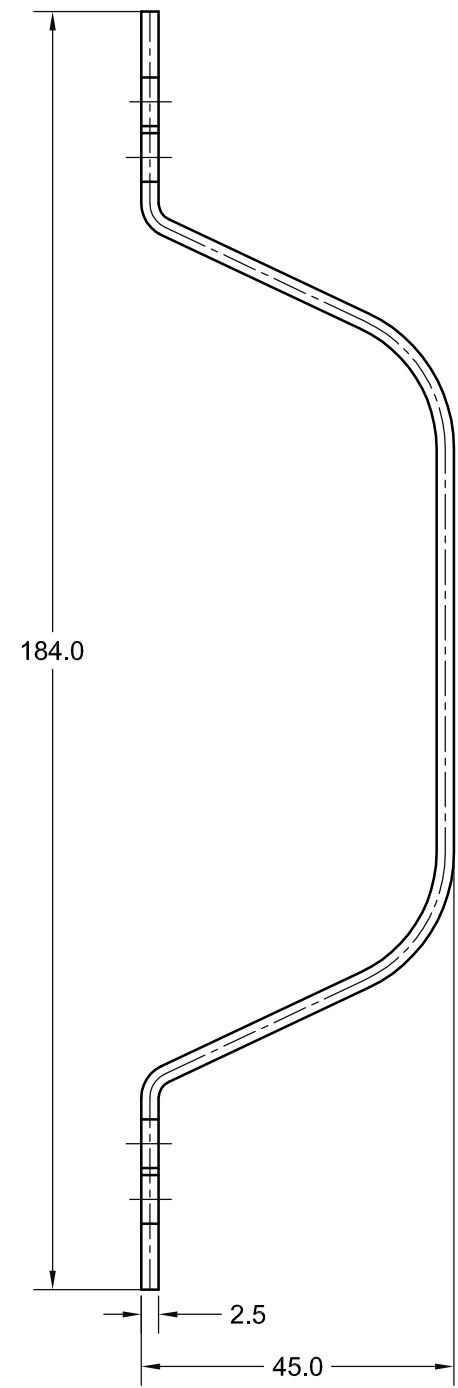

① GATE LATCH 2" WITH
LEVER DOOR LOCK

② ROD HANDLE

④ HANDLE

③ T HINGE ASSY 6"

ITEM CODE: MSF010		MAGMA INDUSTRIAL SUPPLY LTD. BC, CANADA	
NAME: Self Lock Gate Latch Complete Set			
DATE: 15/02/2018	DRN BY: R.K.	CHECKED BY:	APPROVED BY:
ALL DIMENSION IN MM	REV. NO. 00	SCALE 1:1	