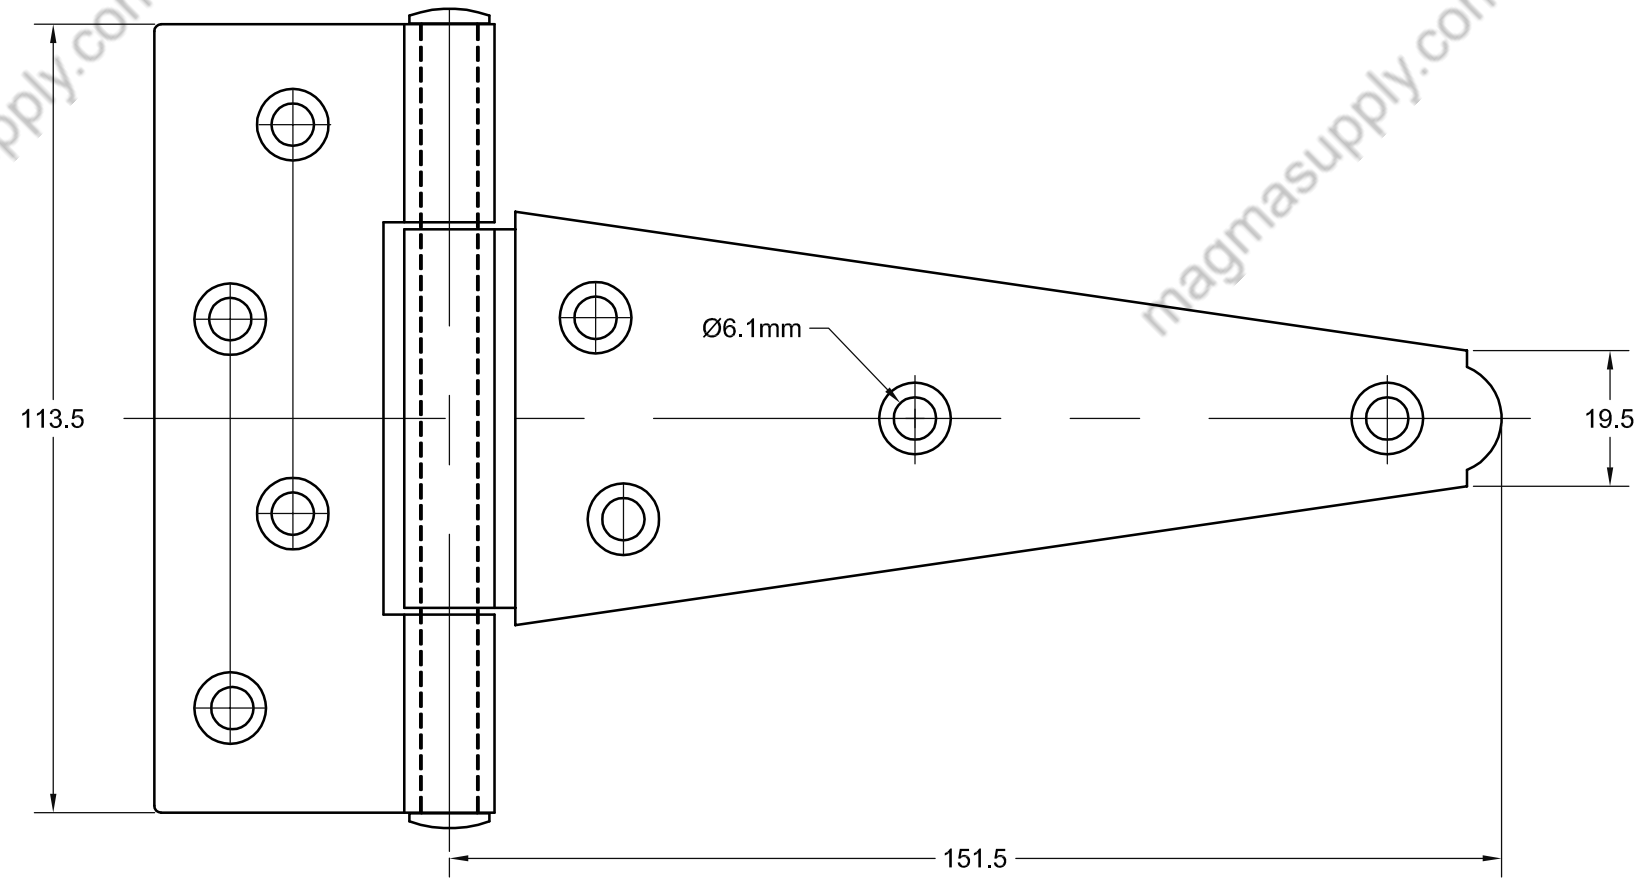

① GATE LATCH 2" WITH
LEVER DOOR LOCK

② ROD HANDLE

④ HANDLE

③ T HINGE ASSY 6"

ITEM CODE: MSF010		MAGMA INDUSTRIAL SUPPLY LTD. BC, CANADA	
NAME: Self Lock Gate Latch Complete Set			
DATE: 15/02/2018	DRN BY: R.K.	CHECKED BY:	APPROVED BY:
ALL DIMENSION IN MM	REV. NO. 00	SCALE 1:1	