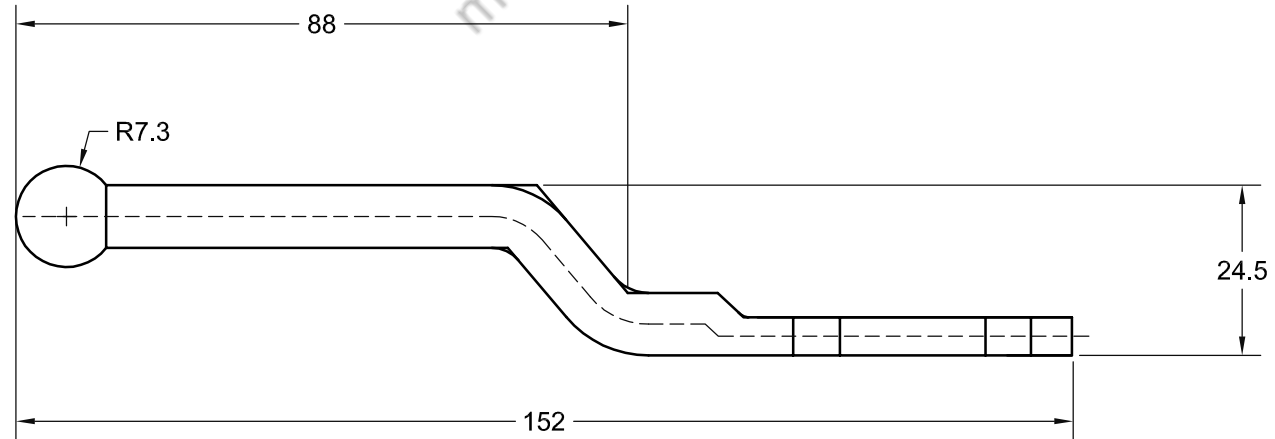

① GATE LATCH 2" WITH
LEVER DOOR LOCK

② ROD HANDLE

④ HANDLE

③ T HINGE ASSY 6"

ITEM CODE: MSF010		MAGMA INDUSTRIAL SUPPLY LTD. BC, CANADA	
NAME: Self Lock Gate Latch Complete Set			
DATE: 15/02/2018	DRN BY: R.K.	CHECKED BY:	APPROVED BY:
ALL DIMENSION IN MM	REV. NO. 00	SCALE 1:1	